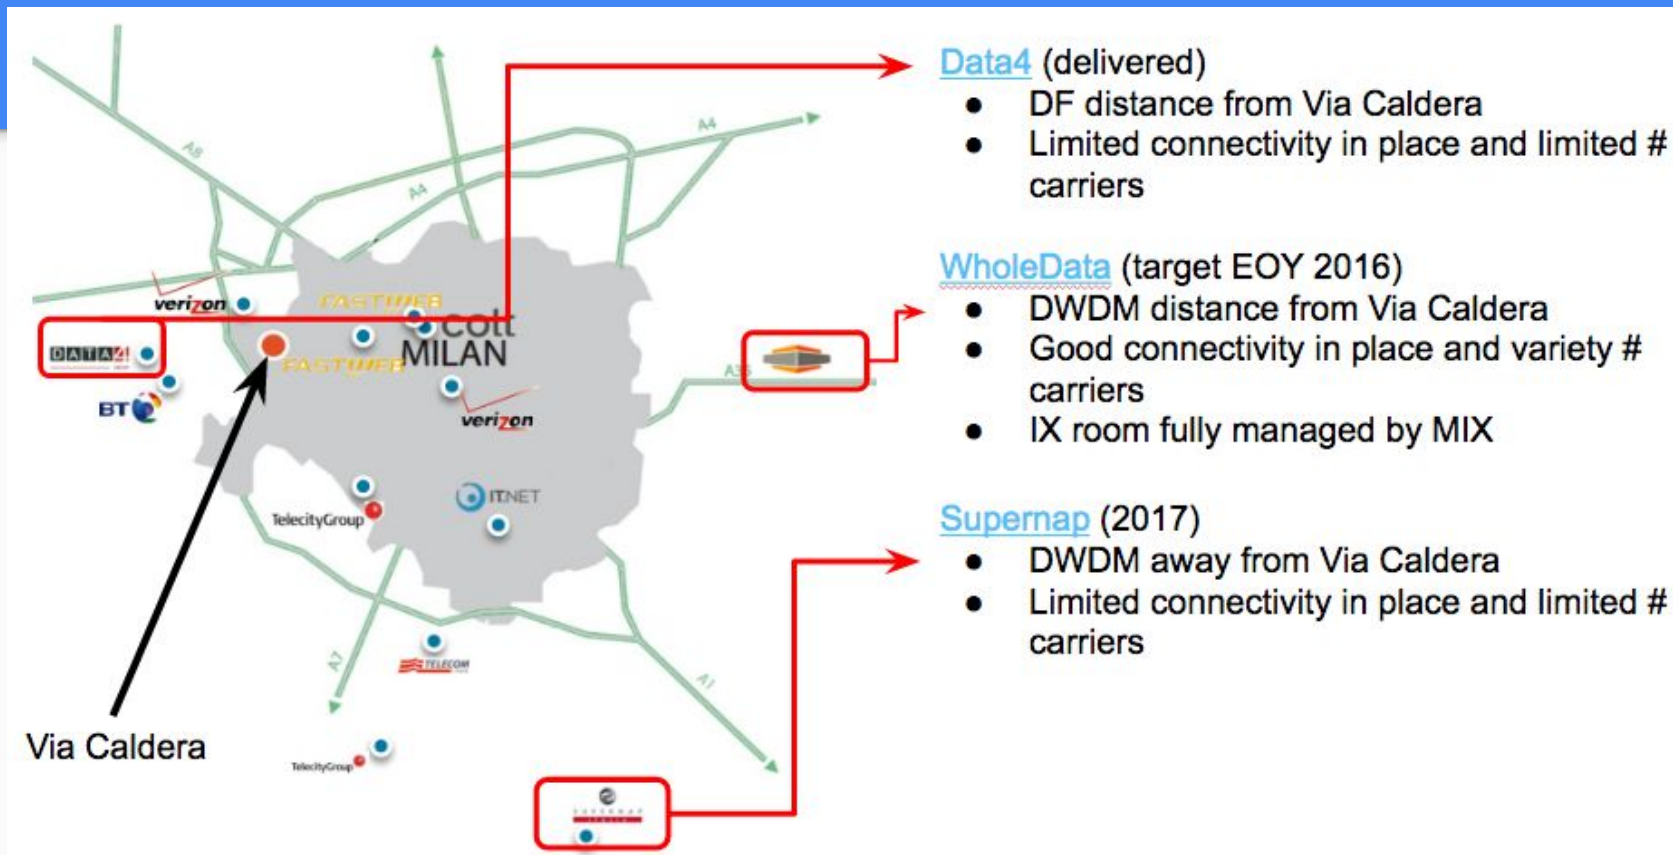

2016, the year of datacenter diversification in Milan ?